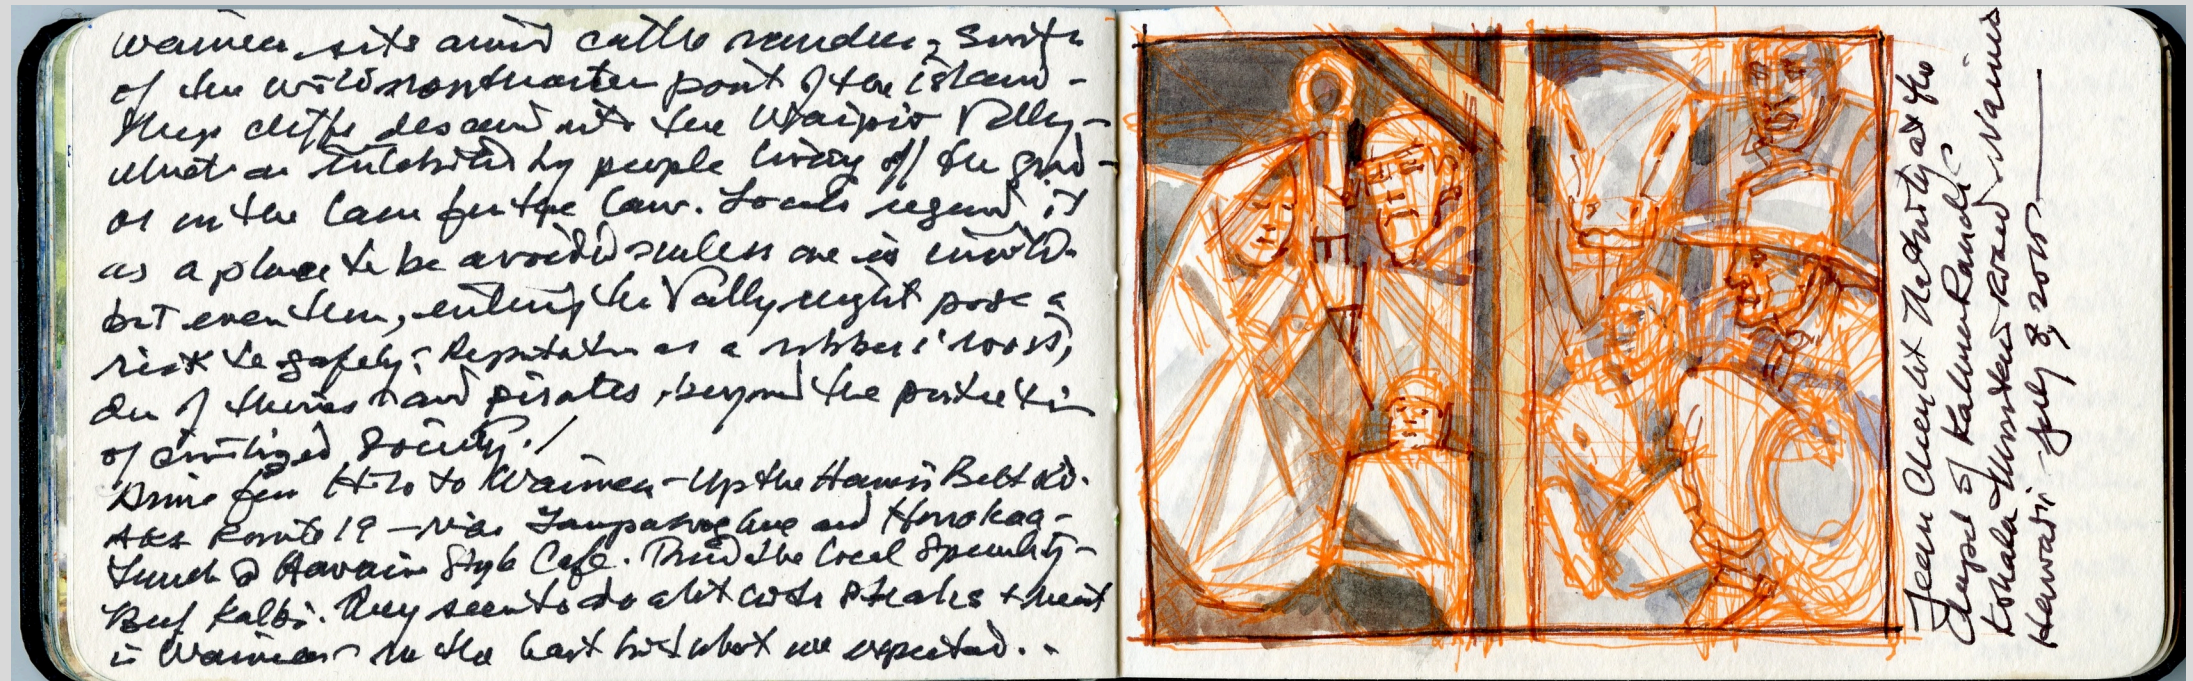

KILAUEA KULANIPIA

JAMES LANCEL McELHINNEY JOURNAL PAINTINGS

JUNE 29 TO JULY 13, 2015