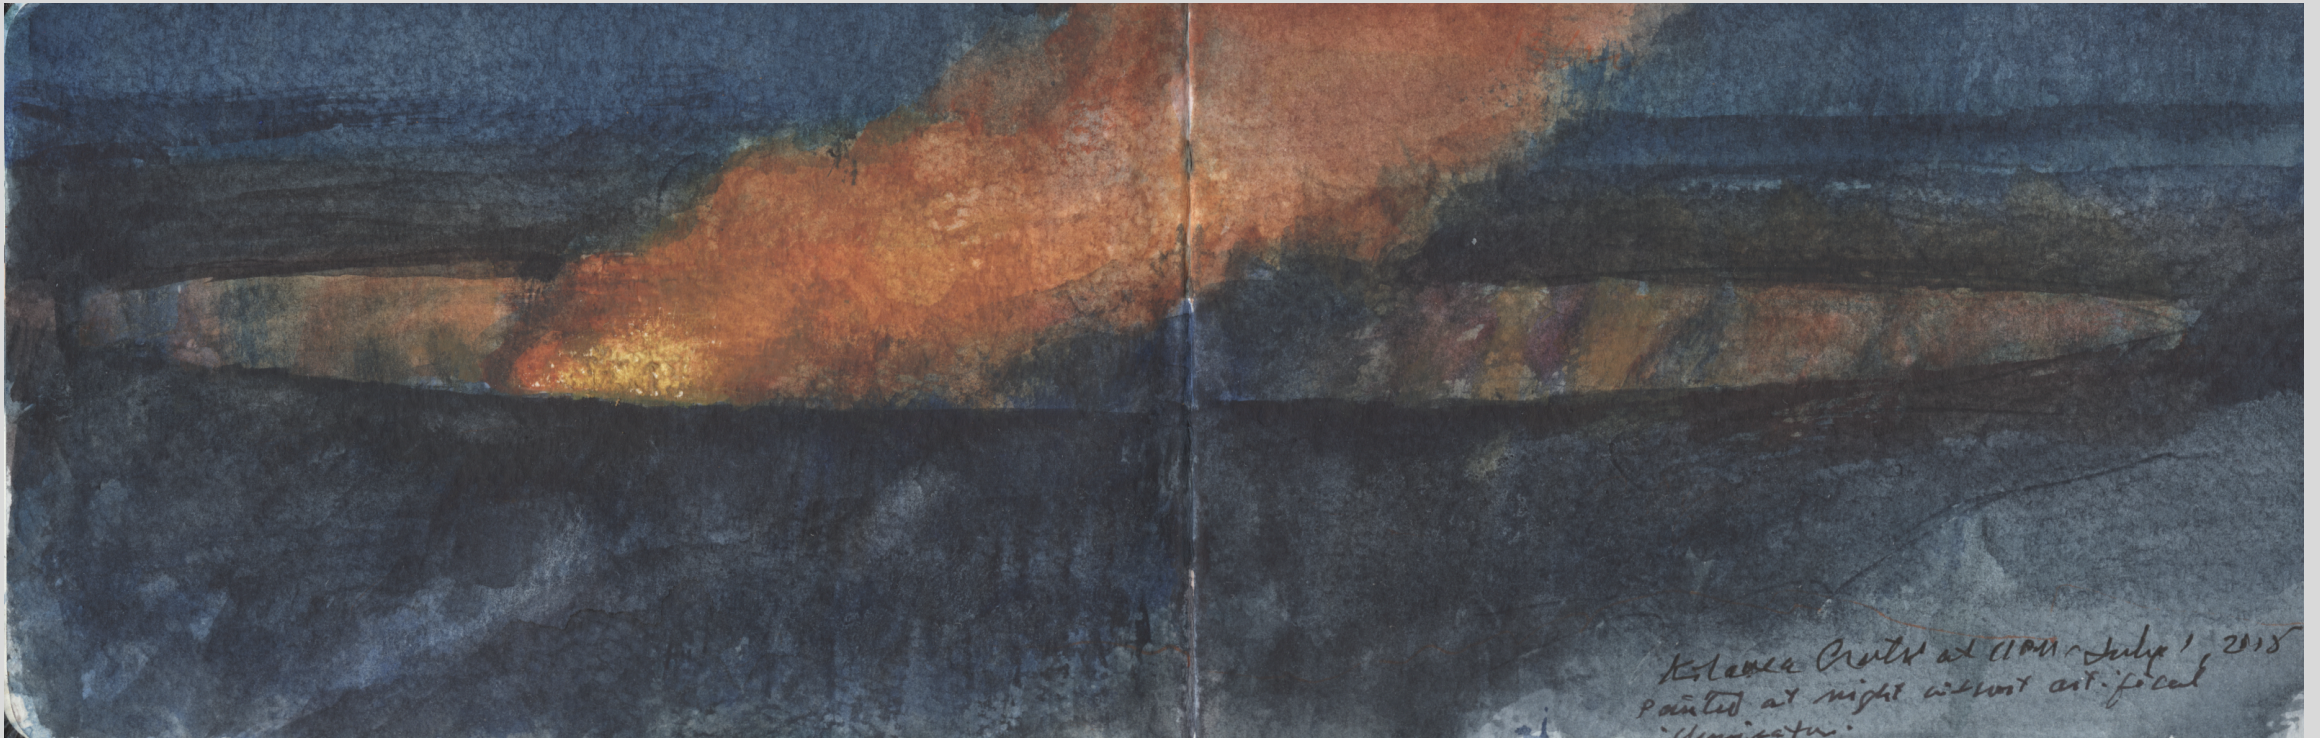

JUNE 29 TO JULY 13, 2015

Cover

KILAUEA KULANIPIA

JAMES LANCEL McELHINNEY JOURNAL PAINTINGS

JUNE 29 TO JULY 13, 2015

Kilauea Crater at 11 pm. July 1, 2015. Painted at night without artificial illumination.

KILAUEA KULANIPIA

JAMES LANCEL McELHINNEY JOURNAL PAINTINGS

JUNE 29 TO JULY 13, 2015

Kilauea Crater. July 1, 2015. Near midnight. Painted without artificial illumination

KILAUEA KULANIPIA

JAMES LANCEL McELHINNEY JOURNAL PAINTINGS