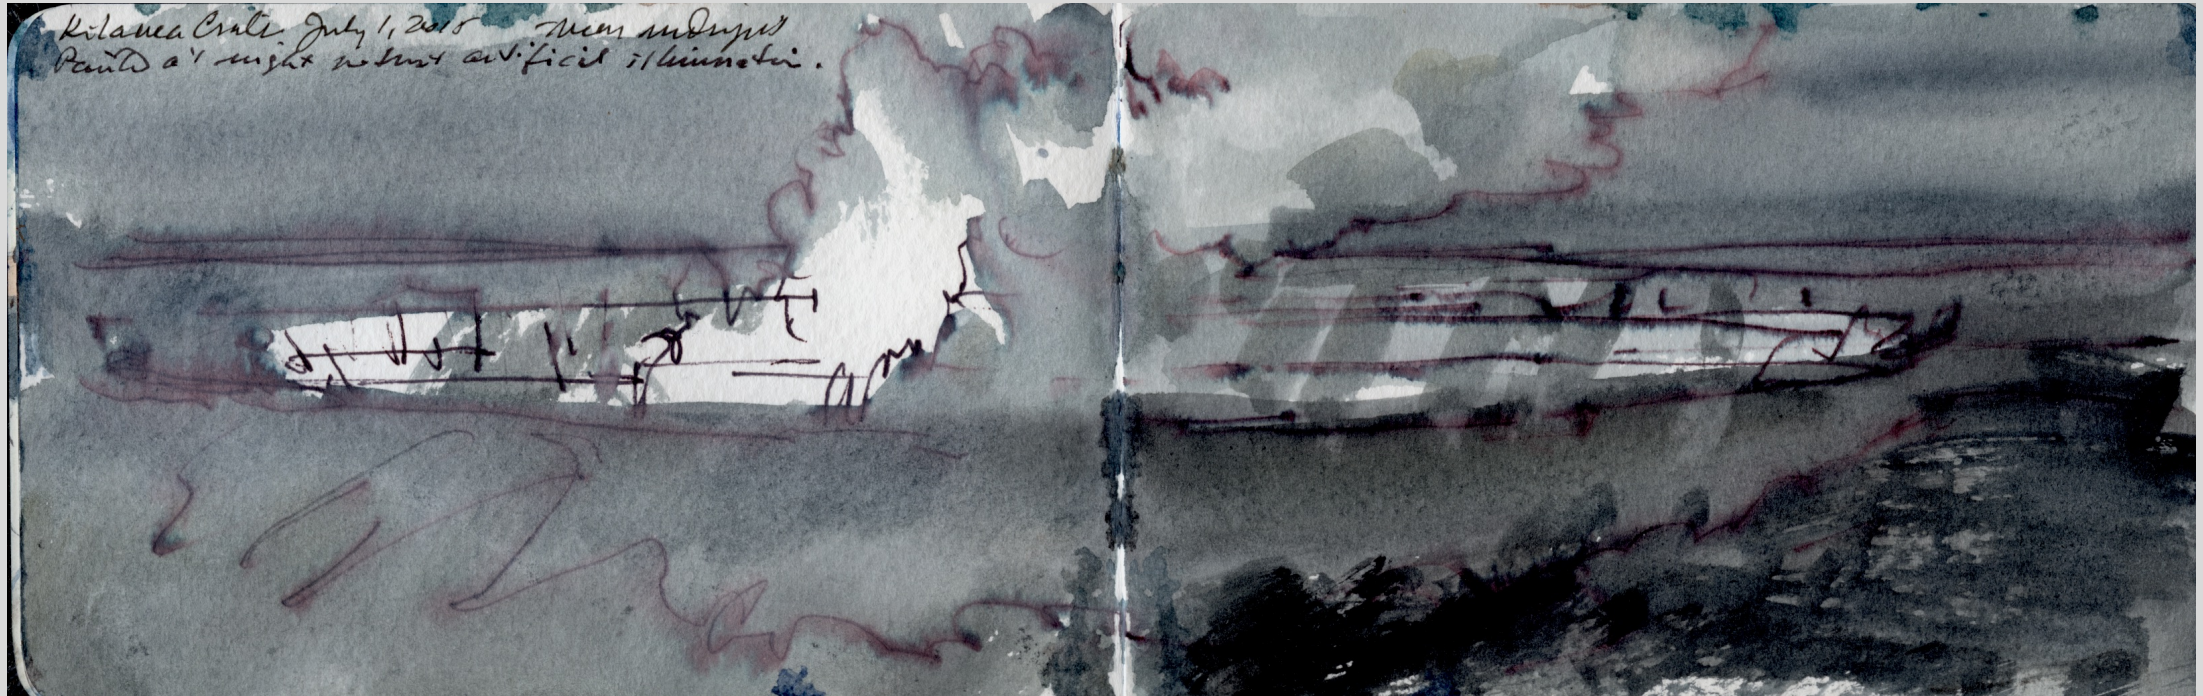

KILAUEA KULANIPIA

JAMES LANCEL McELHINNEY JOURNAL PAINTINGS

JUNE 29 TO JULY 13, 2015