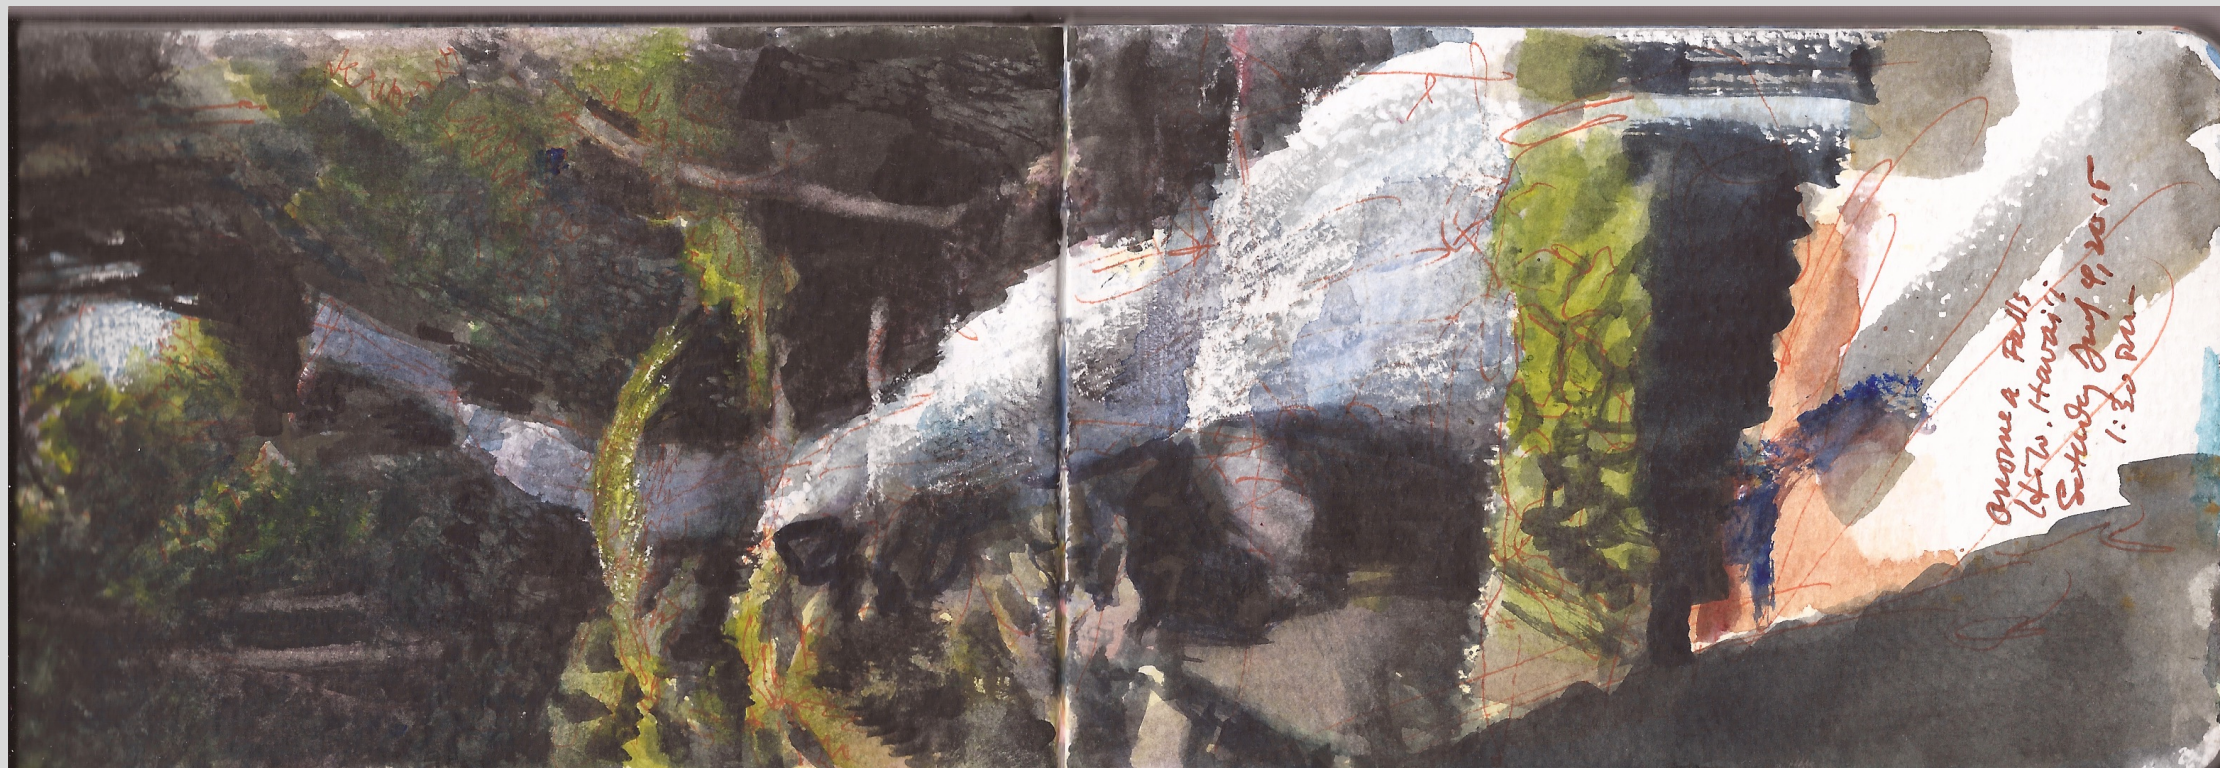

Palm Tree at Pu'uhonau Honaunau. July 9, 2015. Kulaniapia Falls from the Inn. July 11, 2015

KILAUEA KULANIPIA

JAMES LANCEL McELHINNEY JOURNAL PAINTINGS

JUNE 29 TO JULY 13, 2015