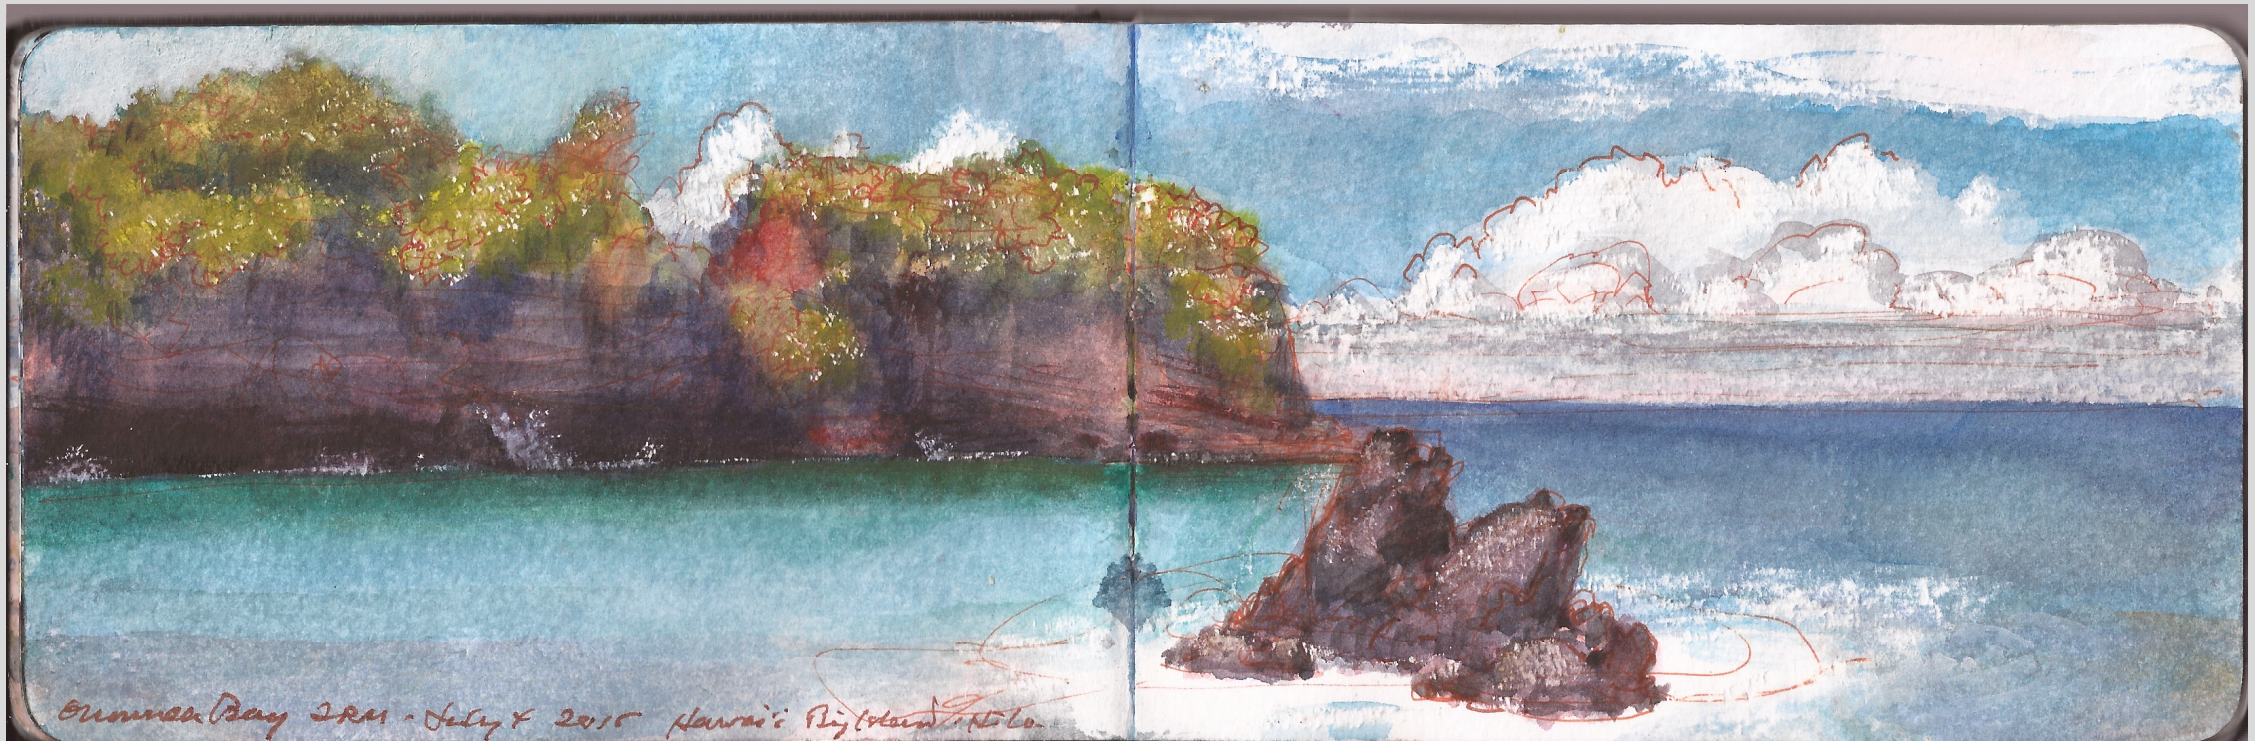

Omea Falls. Hilo, Hawai'i. Saturday July 4, 2015, 1:30 pm

KILAUEA KULANIPIA

JAMES LANCEL McELHINNEY JOURNAL PAINTINGS

JUNE 29 TO JULY 13, 2015