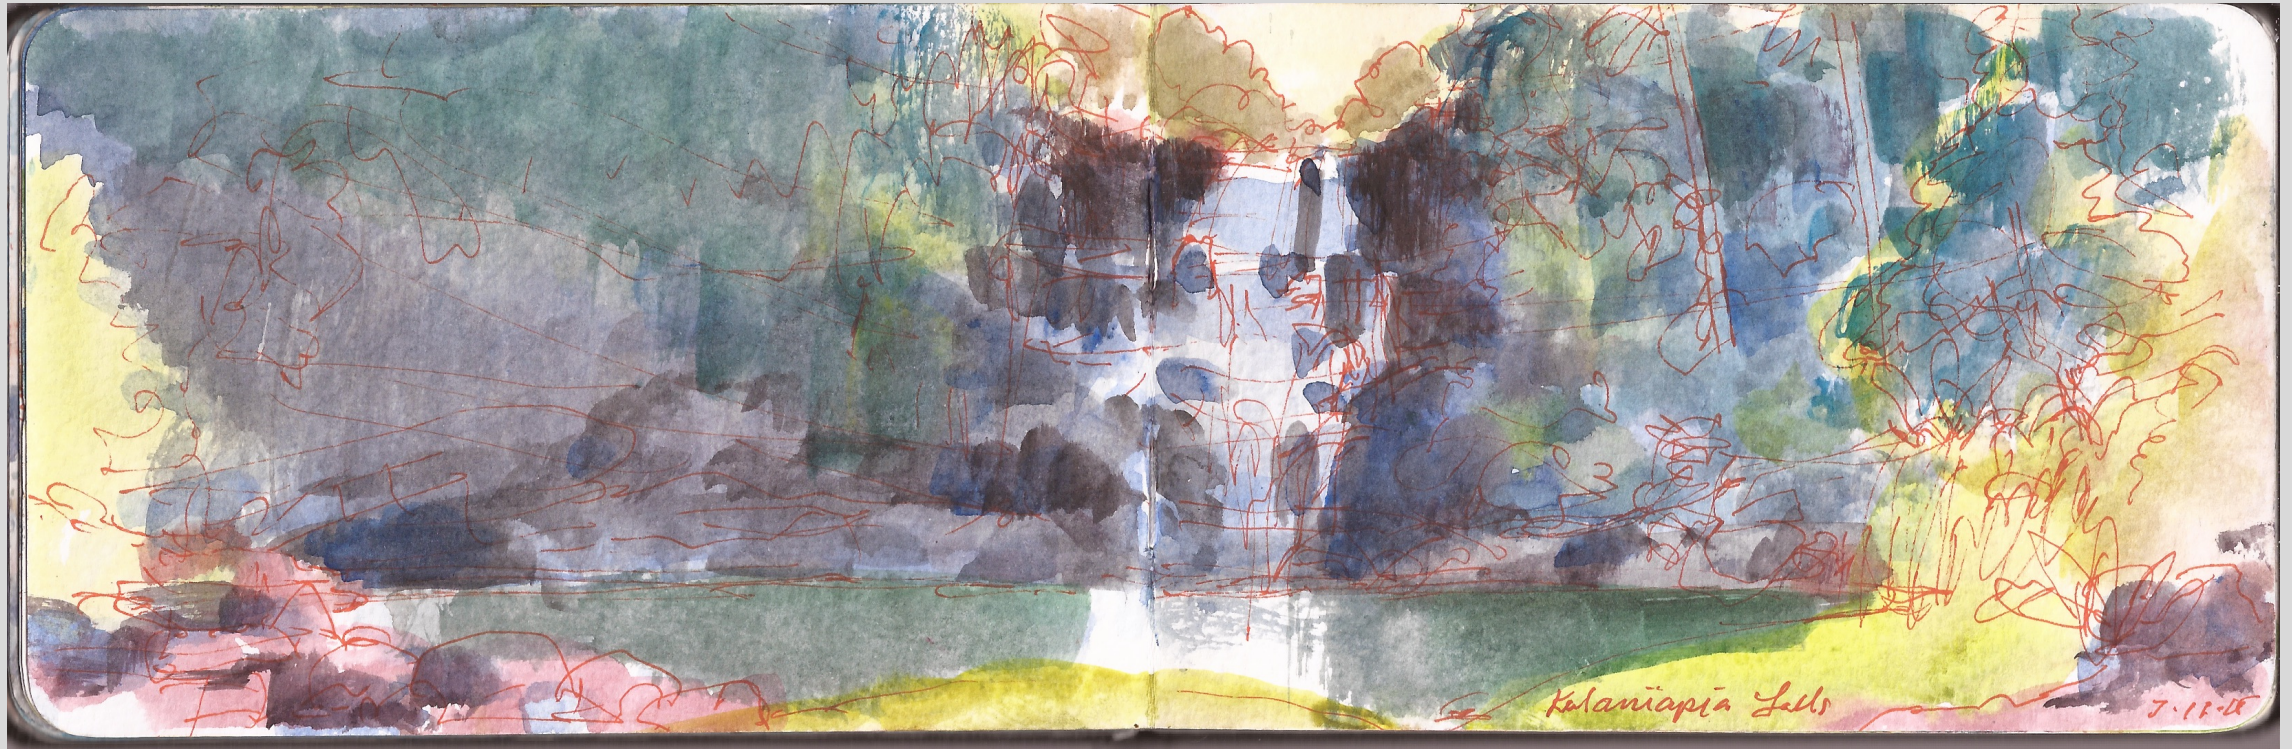

Onomea Bay. July 4, 2015. Hawai'i Big Island. Hilo

KILAUEA KULANIPIA

JAMES LANCEL McELHINNEY JOURNAL PAINTINGS

JUNE 29 TO JULY 13, 2015

Kulaniapia Falls. 7.11.15